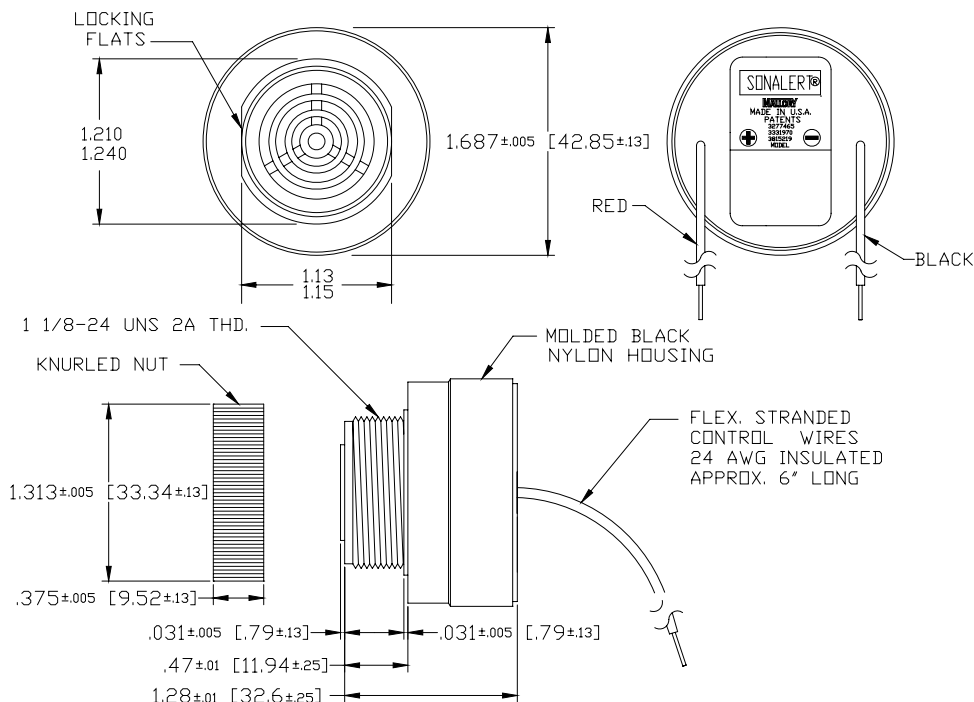

Specifications:

Sound level Category	Medium Sound Level
Mode of Operation	Continuous
Mounting	Panel (see note)
Voltage Rating	6 to 28 Vdc
Frequency	2900 Hz ±500 Hz
Loudness (Min. Voltage)	68 dB(A) min. @ 2 FT and 6 Vdc
Loudness (Max Voltage)	80 dB(A) min. @ 2FT and 28 Vdc
Current Draw	4 mA Max @ 6 Vdc
Current Draw	18 mA Max @ 28 Vdc
Storage Temperature	-40°C to +85°C
Operating Temperature	-30°C to +65°C
Weight (Typical)	1.5 oz (42 g)
Housing	6/6 Nylon and Color Black
Options	For other options contact factory

Dimensions: Inches (mm)

UL Recognized 
RoHS Compliant

NOTE: MOUNTING- REMOVE BLACK PLASTIC NUT AND INSERT THREADED FRONT THROUGH 1.25" HOLE PUNCHED IN PANEL, IF ORIENTATION IS NEEDED, NOTE LOCKING FLATS ON DRAWING. SCREW NUT BACK ON. DO NOT OVERTIGHTEN.